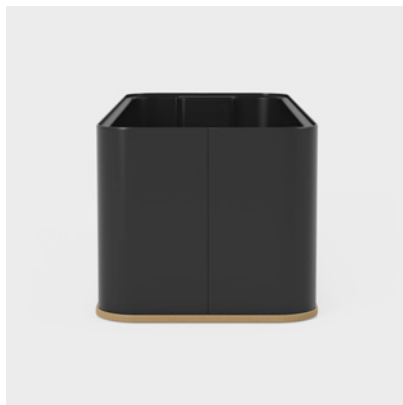

KUKKALAATIKKO JA ALUSLEVY

Kukkalaatikko toimitetaan aluslevyllä tai ilman.